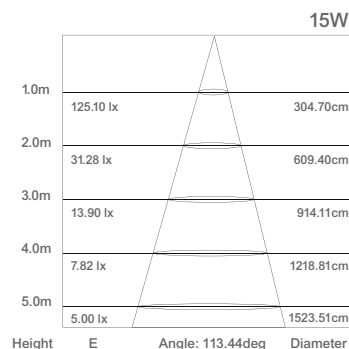

Photometrics

SAMPLE CATALOGUE NUMBER: CB2G15-1E-CL-32

CAT NO.	WATTAGE	VOLTAGE	LENS	COLOUR TEMP.
	CB2G15 - 15W	1E - 100-277V	CL - CLEAR	32 - 3200K
	CB2G20 - 20W		WH - MILK WHITE	40 - 4250-4750K

ORR Lighting™
Div. of Can-Bramar Ltd.
1939 Leslie St. Toronto
ON Canada M3B 2M3
info@can-bramar.com | 416-251-3232