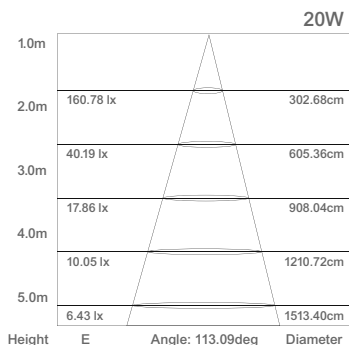

Photometrics

SAMPLE CATALOGUE NUMBER: CB2G15-1E-CL-32

CAT NO.	WATTAGE	VOLTAGE	LENS	COLOUR TEMP.
	CB2G15 - 15W	1E - 100-277V	CL - CLEAR	32 - 3200K
	CB2G20 - 20W		WH - MILK WHITE	40 - 4250-4750K

ORR Lighting™
Div. of Can-Bramar Ltd.
1939 Leslie St. Toronto
ON Canada M3B 2M3
info@can-bramar.com | 416-251-3232