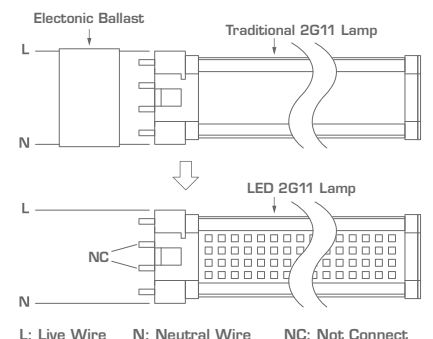

### Comparison Chart:

### Schematics & Installation

Tolerance : ± 0.5mm

L: Live Wire N: Neutral Wire NC: Not Connect