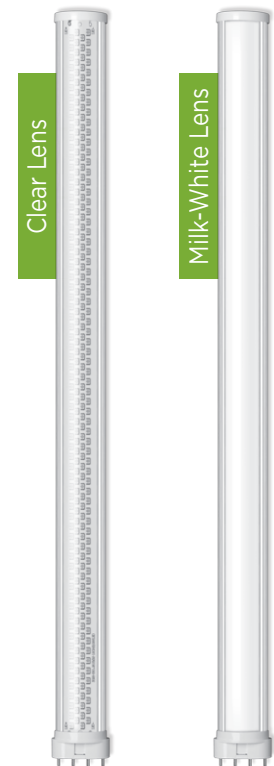

### Features:

- High efficiency LEDs
- On-board high quality driver
- Easy installation
- Clear or milk-white high impact lens
- Long lifespan >30,000h
- 120° beam angle
- Elimination of UV
- Precision multiple heat fins allow for optimum heat dissipation
- LEDs as a point light source allow more sparkle on merchandise

### Typical Retrofit Installations:

Recessed (non-IC)  
or Surface 2x2 fixture

Recessed (non-IC)  
Wall Washer

Track Lighting

### Specifications:

MODEL	CB2G15/CB2G20
Rated Voltage	100-277V 60Hz
Rated Power	15W/20W
Rated Line Current	0.140A/0.18A
Power Factor	0.9
LED Current	20mA
Lifespan	>30000h
Lumen Maintenance	82% 25,000h, 55°C (LM-80)
Colour Temperature	3200K/4250-4750K
Chromaticity Shift	.0025 @ 6,000h, 55°C, 20mA
Beam Angle	120°
Work Temperature	-20°C to +45°C
Initial Lumen	1305/1680
Render Index(Ra)	72 (80-90 available)
Dimmable	N/A
Warranty	3 Years Limited